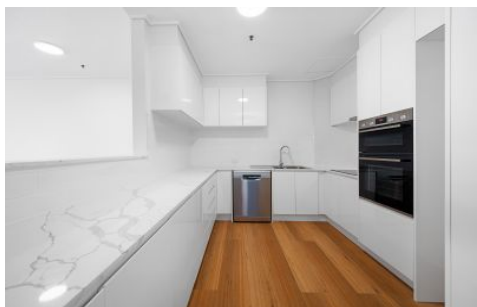

CITY LIVING

187 Liverpool Street Sydney NSW

2 🛏 2 🚿 1 🚗

An Incredible, renovated and contemporary two bedroom apartment within the heart of the CBD with expansive views over Southern Sydney and nestled in a renowned City building across from Hyde Park.

View : <https://www.cityliving.com.au/lease/nsw/sydney-city/sydney/residential/apartment/7579659>

KEY FEATURES

The Apartment - Two bedrooms with built-in wardrobes, two bathrooms, master with ensuite, large lounge/dining space, large kitchen space with Bosch appliances, internal laundry with dryer. Great balcony space connected to the lounge room with a separate balcony connected to both bedrooms with a look out to botany bay. + Secure basement parking space.

The Building - The Connaught at 187 Liverpool Street is a very well known city residential building, with 24/7