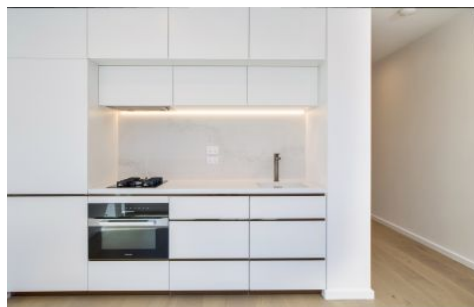

CITY LIVING

Level 29/116 Bathurst Street Sydney NSW

1  1 

Introducing "Castle Residents," one of Sydney's most exquisite CBD residential development. This striking apartment exudes luxury, boasting contemporary fittings that redefine modern living. Experience executive living at its finest within this prime location, allowing you to fully embrace the vibrant city lifestyle like never before.

****Unfurnished****

KEY FEATURES

The Apartment - One bedroom with built-in wardrobes, combined lounge & dining room, stone kitchen bench top with gas cooking and Miele appliances, with an internal laundry.