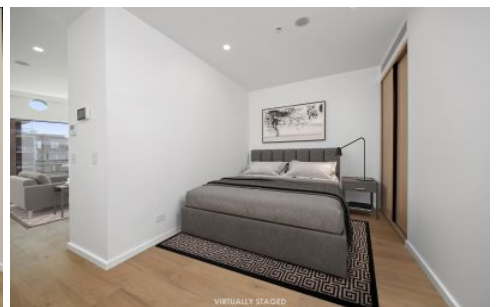

CITY LIVING

Level 29/116 Bathurst Street Sydney NSW

1  1 

Introducing "Castle Residents," one of Sydney's most exquisite CBD residential development. This striking apartment exudes luxury, boasting contemporary fittings that redefine modern living. Experience executive living at its finest within this prime location, allowing you to fully embrace the vibrant city lifestyle like never before.

****Unfurnished****

KEY FEATURES

The Apartment - One bedroom with built-in wardrobes, combined lounge & dining room, stone kitchen bench top with gas cooking and Miele appliances, with an internal laundry.